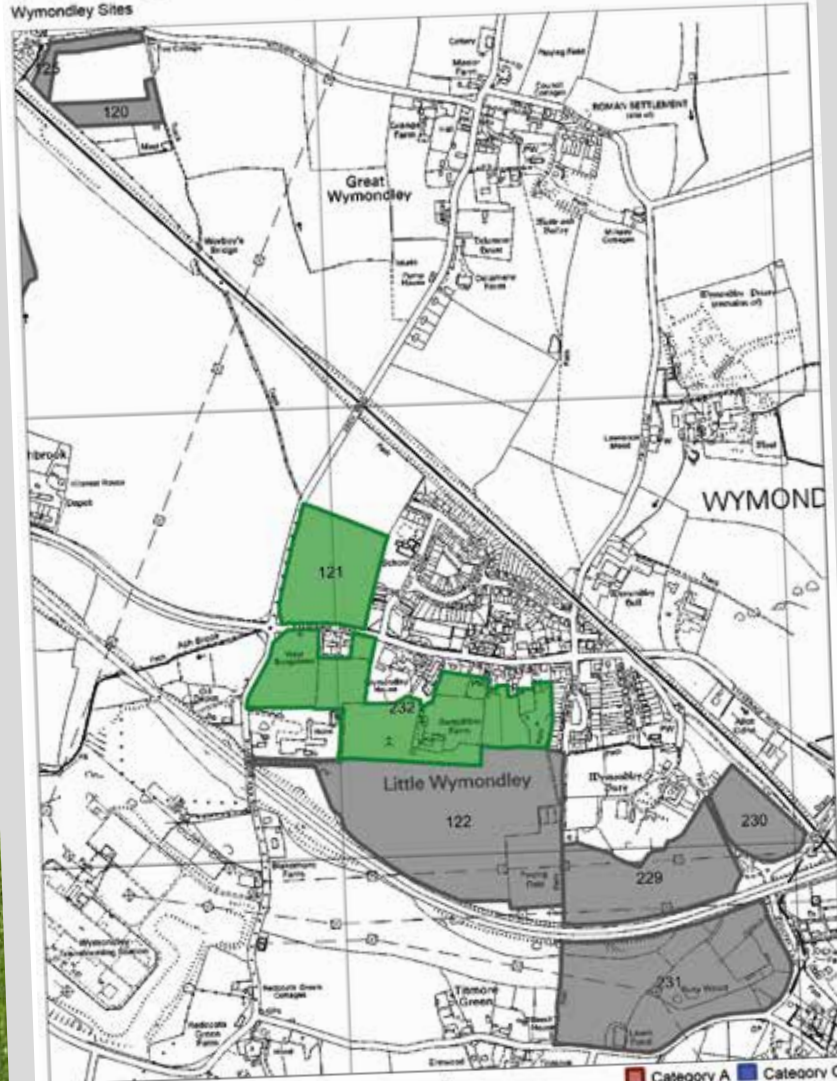

Strategic Housing Land Availability Assessment - 2014 Update

Wymondley Sites

Both the green and grey shaded areas of the map show land that has been offered to NHDC as sites for housing. All these areas have the potential to be built on between 2016 and 2031

THE COMMUNITY

We need to know your preferences on things like:

- Housing – types and numbers
- Roads and road safety and paths
- Sporting and leisure amenities
- Reducing flood risk

...in fact anything you think needs change or improvement in your Parish.

We'll collect your suggestions and put a plan together for submission to the Parish Council and to NHDC.

The survey is not limited to one per household! So get everyone over the age of 16 to complete the online questionnaire as soon as possible.

...and please, please, please don't leave it to someone else – if we all do that there will be no plan!