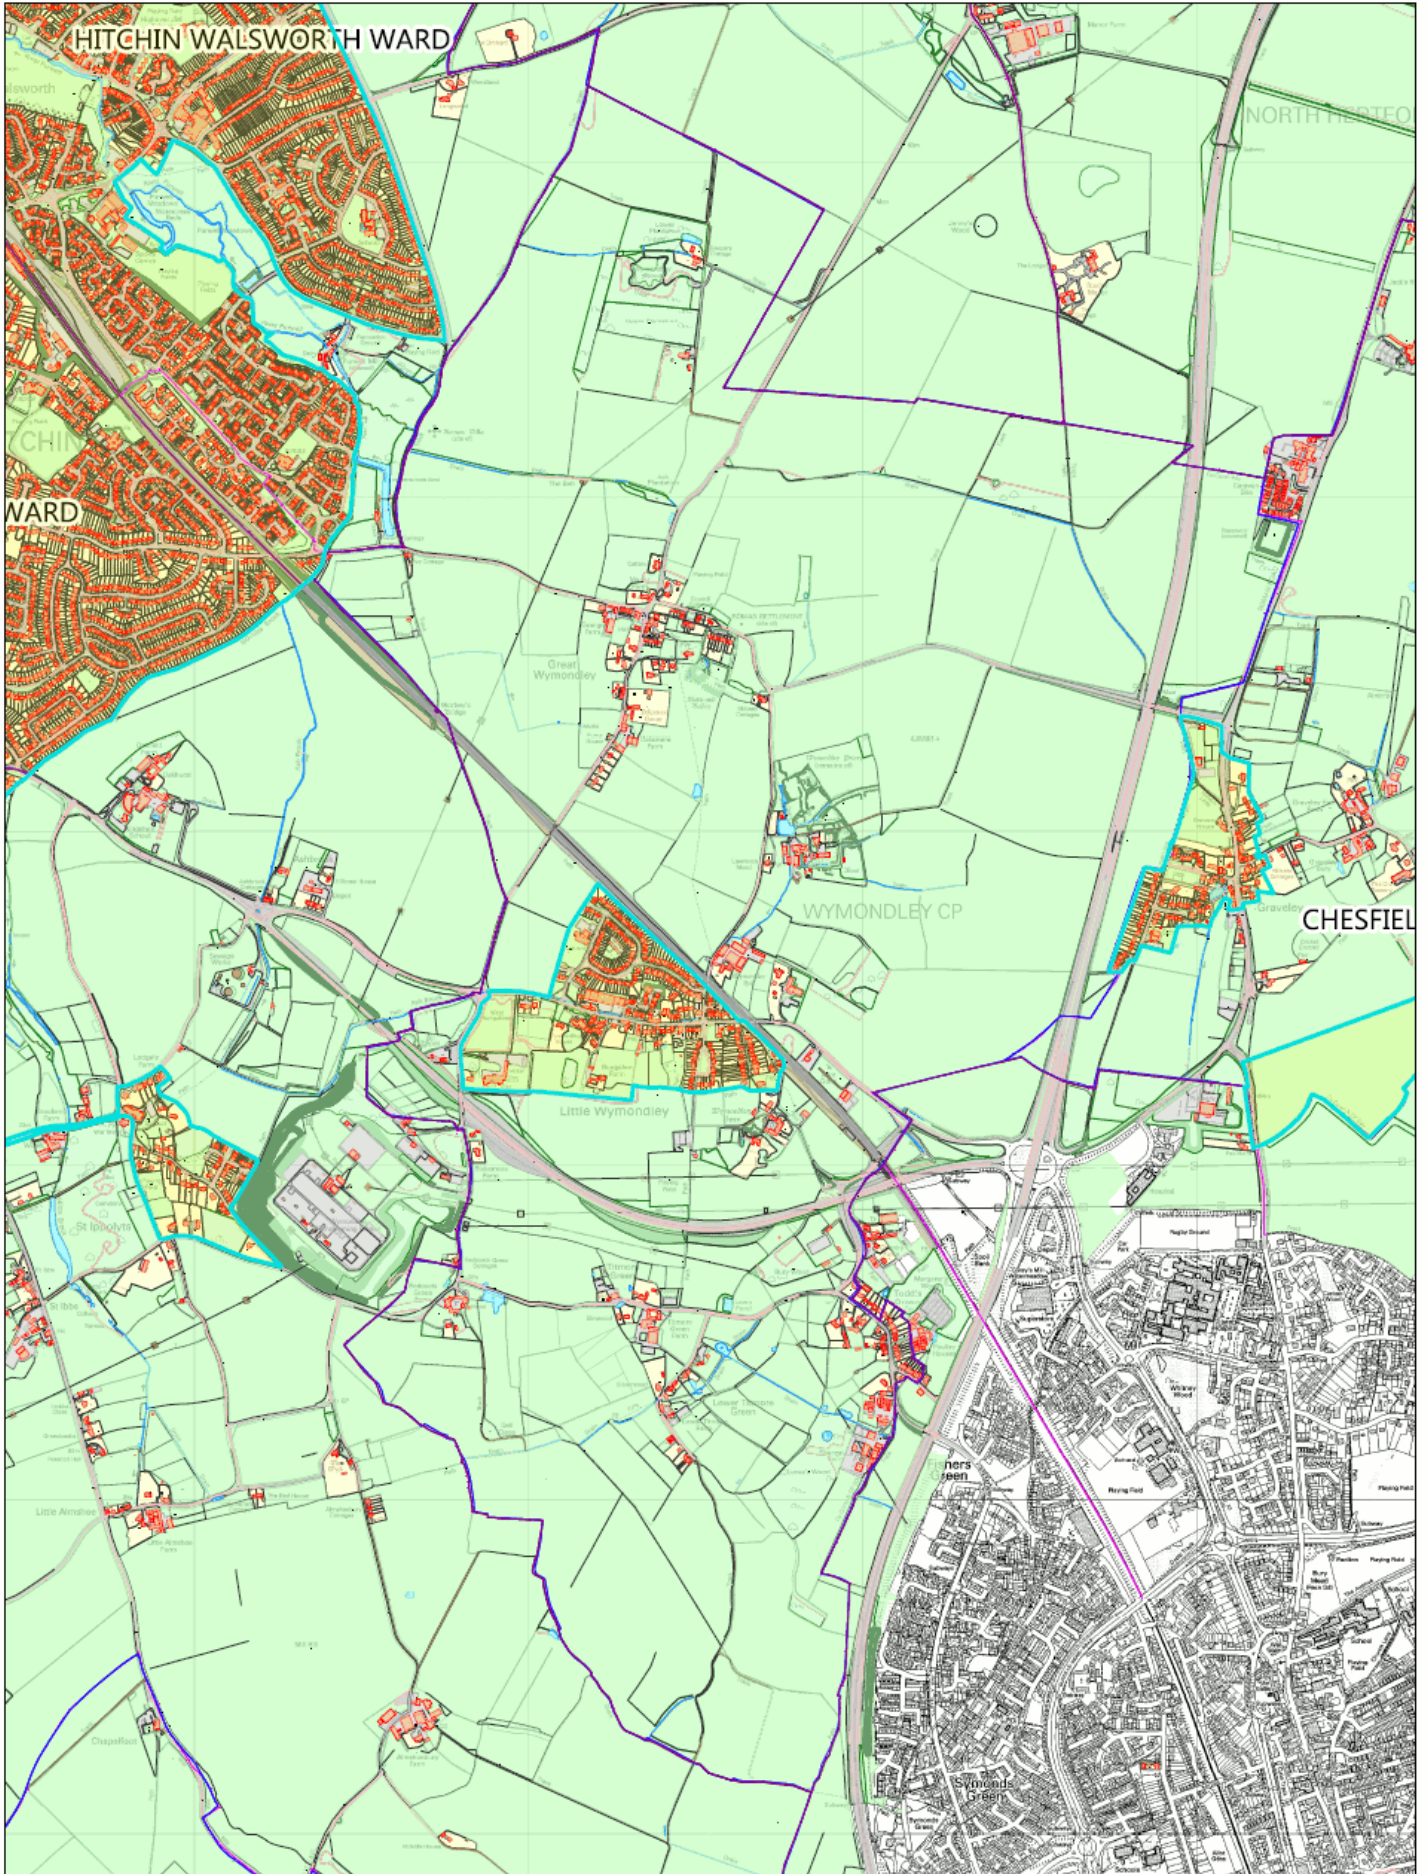

## Wymondley Parish with Boundary Lines and Base Mapping

Scale: 1:24000  
Date: 09:06:15